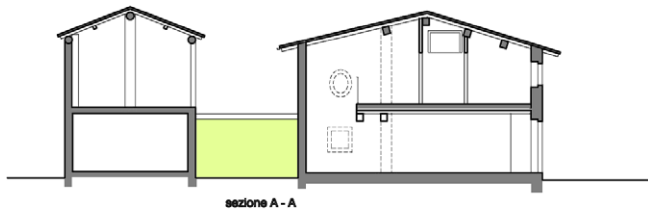

Private client
Studio for the restoration project of
a rural house.

2012
Survey and graphical restitution of the present
state of a rural house (XVII century) with high
insolation technology and traditional
architectural style.
(gross floor area 220 sqm) placed in rural area
close to Piacenza.

sections

studio of facades