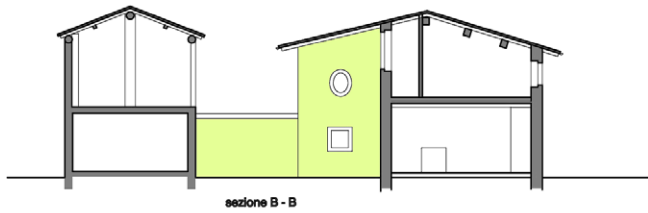

Private client
Studio for the restoration project of
a rural house.

2012
Survey and graphical restitution of the present
state of a rural house (XVII century) with high
insolation technology and traditional
architectural style.
(gross floor area 220 sqm) placed in rural area
close to Piacenza.

sections

studio of facades